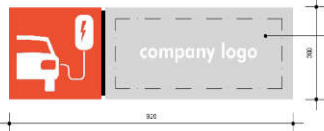

OPTIONAL SIGNAGE

PRINCIPLES EV CHARGING AT THE BACK OF SPACES (1-4)