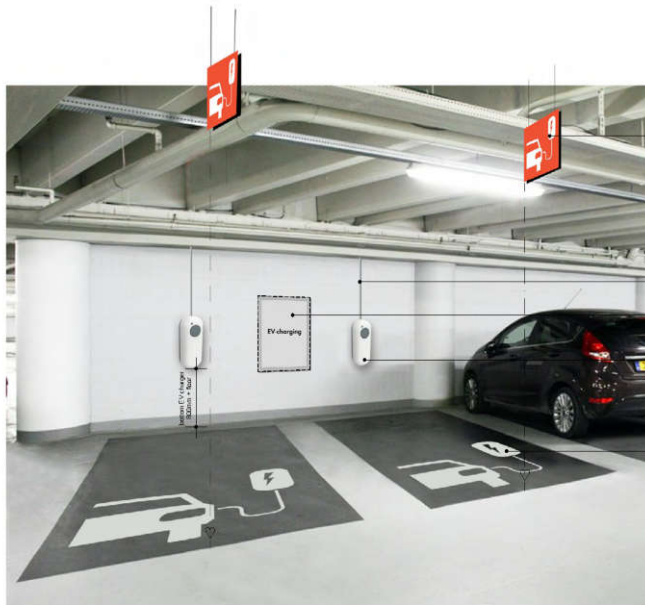

EV CHARGING

Download the EV charging signage manual here.

Figure 45: EV charging at the back of parking spaces

EV charging device indication: road sign 30x300mm suspended perpendicular to driving aisle (see drawing Q.30.3)

power supply connection (top-side entry)

optional: A1 frame for communication EV-charging wall mounting with good visibility (see drawing Q.33C)

EV-charging picto in coating RAL7042 traffic grey A (see drawing Q.25E)

MH|architekten

SCHAAL A3

DATUM 11.05.2020

DOSSIER 1996.079.04C

ELADNR. 01

OPTIONAL SIGNAGE

PRINCIPLES EV CHARGING AT THE BACK OF SPACES (1-4)