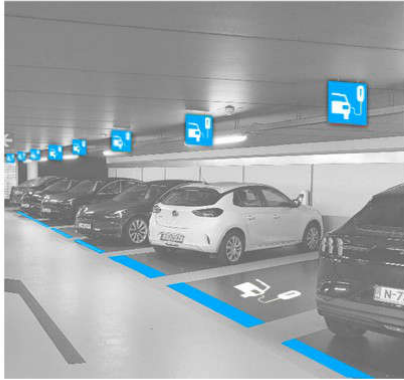

Internal signage at services area: Regular charging points

Paintworks: RAL 5012 Light Blue bar & RAL 9016 Traffic White logo   **Signs (translucent foils):** Oracal 8500-53 Light Blue / 3M 3630-57 Olympic Blue

© Q-Park 2022 14

Title