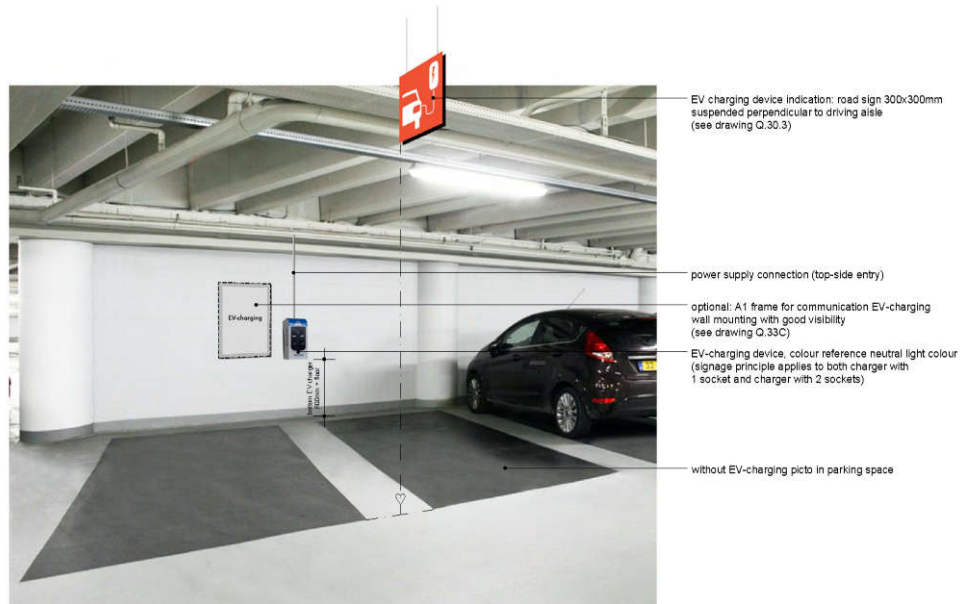

Figure 46: EV charging between parking spaces

MH1architecten

SCHAAL: A3
DATUM: 11.05.2020
DOSSIER: 1995-079.04C
ELADNR: 02

OPTIONAL SIGNAGE

PRINCIPLES EV CHARGING BETWEEN SPACES (1-4)

Hoe lossen we deze informatie / visuals / manual op? Qua leesbaarheid? Wel of geen download (i.e. dubbel management).