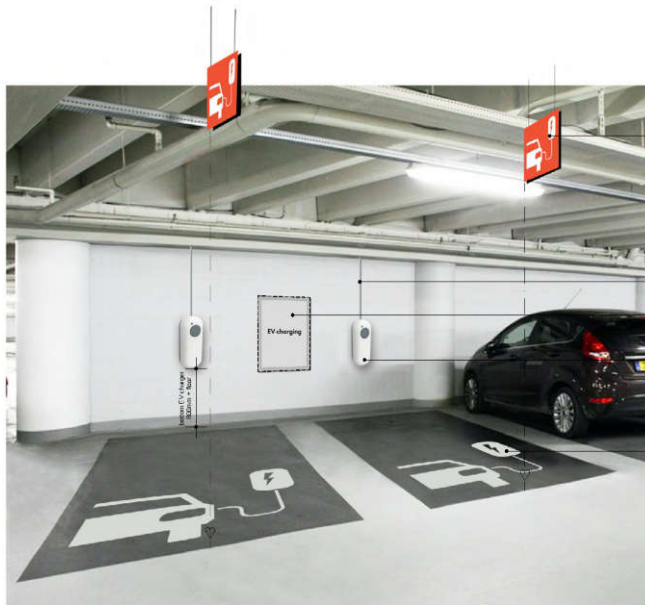

EV CHARGING

Download the EV charging signage manual here.

Figure 45: EV charging at the back of parking spaces

power supply connection (top-side entry)

optional: A1 frame for communication EV-charging wall mounting with good visibility (see drawing Q.33C)

EV-charging device, colour reference neutral light colour

EV-charging picto in coating RAL7042 traffic grey A (see drawing Q.25E)

MH|architekten

SCHAAL A3
DATUM 11.05.2020
DOSSIER 1996-079-04C
ELADNR: 01

OPTIONAL SIGNAGE

PRINCIPLES EV CHARGING AT THE BACK OF SPACES (1-4)