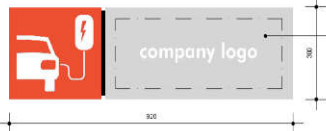

OPTIONAL SIGNAGE

PRINCIPLES EV CHARGING AT THE BACK OF SPACES (1-4)