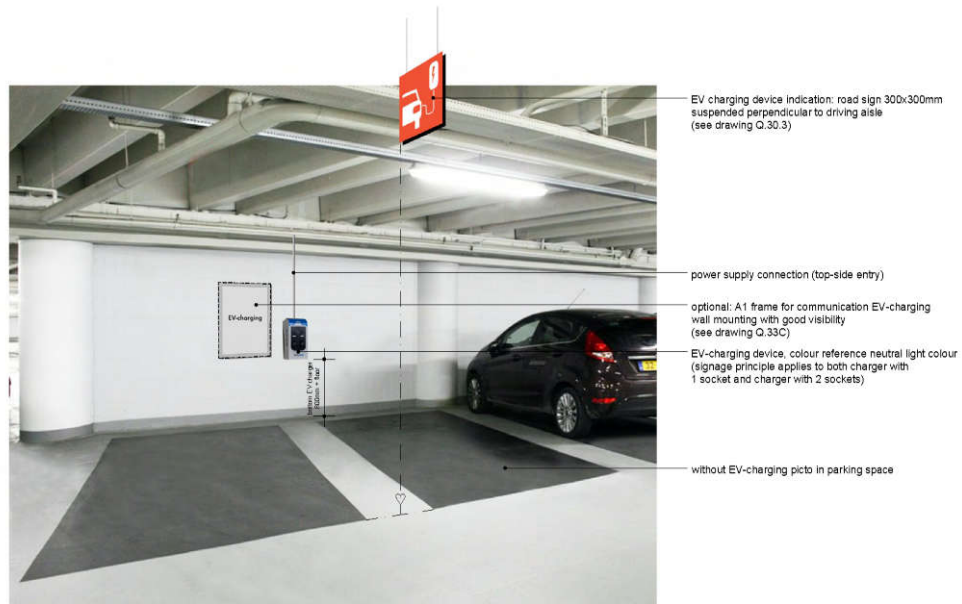

PRINCIPLES EV CHARGING AT THE BACK OF SPACES (1-4)

Figure 46: EV charging between parking spaces

MH1architecten

SCHAAL: A3
 DATUM: 11.05.2020
 DOSSIER: 1995-079.04C
 ELADNR: 02

OPTIONAL SIGNAGE

for dedicated users: (companies (company logo) or individual use (number plate))

PRINCIPLES EV CHARGING BETWEEN SPACES (1-4)

Hoe lossen we deze informatie / visuals / manual op? Qua leesbaarheid? Wel of geen download (i.e. dubbel management).

Internal signage at services area: Regular charging points