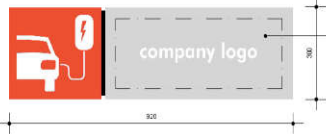

PRINCIPLES EV CHARGING AT THE BACK OF SPACES (1-4)

Figure 46: EV charging between parking spaces

MH1architecten

SCHAAL: A3
 DATUM: 11.05.2020
 DOSSIER: 1995-079.04C
 ELADNR: 02

OPTIONAL SIGNAGE

for dedicated users: (companies (company logo) or individual use (number plate))

PRINCIPLES EV CHARGING BETWEEN SPACES (1-4)

Hoe lossen we deze informatie / visuals / manual op? Qua leesbaarheid? Wel of geen download (i.e. dubbel management).

Internal signage at services area: Regular charging points