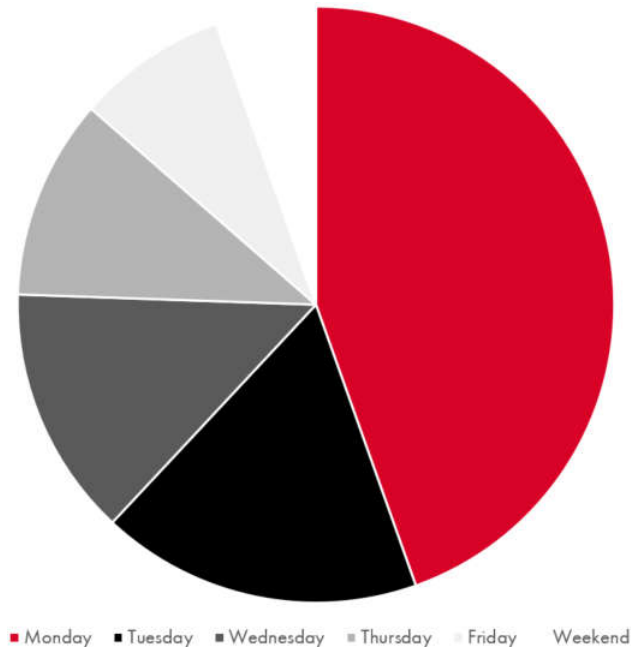

### Colour scheme - 4 data points

Table 1: RGB colour scheme - 4 data points

RGB	R	G	B
Red	217	3	39
Black	0	0	0
Dark grey	90	90	90
Mid grey	180	180	180

Figure 23: Bar chart example - 4 data points

### Colour scheme - 5 data points

Table 2: RGB colour scheme - 5 data points

RGB	R	G	B
Red	217	3	39
Black	0	0	0
Dark grey	90	90	90
Mid grey	180	180	180
Light grey	240	240	240

Figure 24: Pie chart example - 5 data points

### Colour scheme - 6 data points

Table 3: RGB colour scheme - 6 data points

RGB	R	G	B
Red	217	3	39
Black	0	0	0
Dark grey	90	90	90
Mid grey	180	180	180
Light grey	240	240	240
White	255	255	255

Figure 25: Pie chart example - 6 data points

Figure 26: Line graph example - 7 data points

**Colour scheme - z data points (customise)**

- | Play with colour black, red, grey and green
- | Play with line weights and dashes

Figure 27: Line graph example - z data points