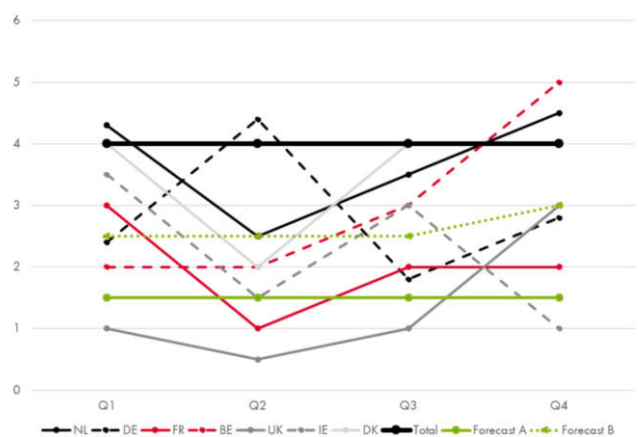

### Colour scheme - 5 data points

Table 2: RGB colour scheme - 5 data points

RGB	R	G	B
Red	217	3	39
Black	0	0	0
Dark grey	90	90	90
Mid grey	180	180	180
Light grey	240	240	240

Figure 24: Pie chart example - 5 data points

### Colour scheme - 6 data points

Table 3: RGB colour scheme - 6 data points

RGB	R	G	B
Red	217	3	39
Black	0	0	0
Dark grey	90	90	90
Mid grey	180	180	180
Light grey	240	240	240
White	255	255	255

Figure 25: Pie chart example - 6 data points

**Colour scheme - 7 data points (customise)**

- | Play with colour black, red and grey
- | Play with line weights and dashes
- | Additional grey tones:
  - | Mid-dark grey RGB 135-135-135
  - | Mid-light grey RGB 215-215-215

Figure 26: Line graph example - 7 data points

**Colour scheme - z data points (customise)**

- | Play with colour black, red, grey and green
- | Play with line weights and dashes

Figure 27: Line graph example - z data points