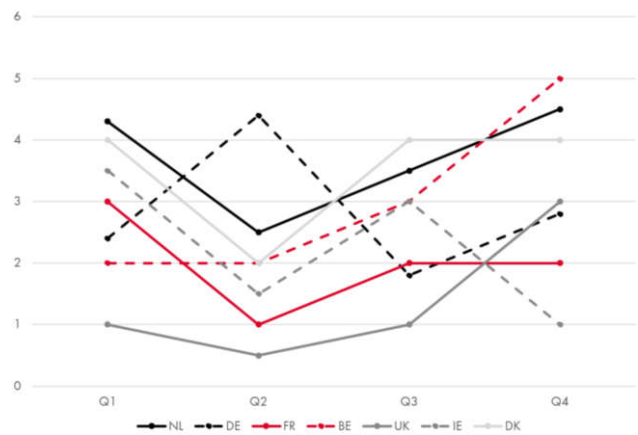

### Colour scheme - 4 data points

Table 1: RGB colour scheme - 4 data points

RGB	R	G	B
Red	217	3	39
Black	0	0	0
Dark grey	90	90	90
Mid grey	180	180	180

Figure 23: Bar chart example - 4 data points

### Colour scheme - 5 data points

Table 2: RGB colour scheme - 5 data points

RGB	R	G	B
Red	217	3	39
Black	0	0	0
Dark grey	90	90	90
Mid grey	180	180	180
Light grey	240	240	240

Figure 24: Pie chart example - 5 data points

### Colour scheme - 6 data points

Table 3: RGB colour scheme - 6 data points

RGB	R	G	B
Red	217	3	39
Black	0	0	0
Dark grey	90	90	90
Mid grey	180	180	180
Light grey	240	240	240
White	255	255	255

Figure 25: Pie chart example - 6 data points

Figure 26: Line graph example - 7 data points

**Colour scheme - z data points (customise)**

- | Play with colour black, red, grey and green
- | Play with line weights and dashes

Figure 27: Line graph example - z data points