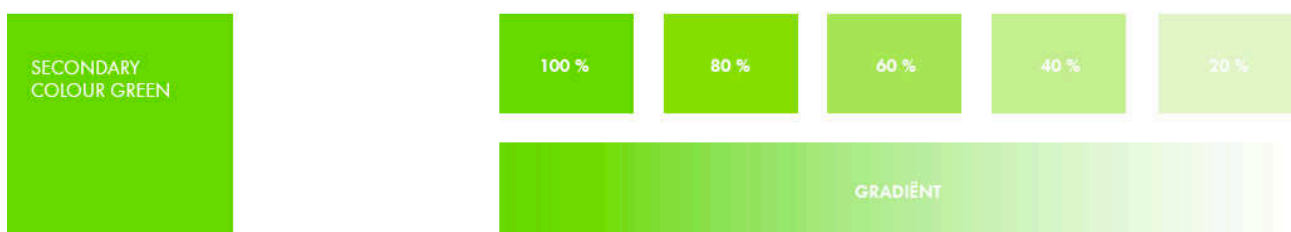

Red may only be used as a full background colour on certain clothing items and the Q-Park litter bins. When using the logo on a red background, use the black monochrome logo.

Secondary colours

We have Q-Park Green and Q-Park Blue to support the primary brand colours. Q-Park Green may be used to accentuate certain elements. Q-Park Blue may only be used by Real Estate for on-street signage.

PLEASE NOTE: Q-Park Green changed in Q4 2022 due to real estate film changes (from 3M to Orocal film).

Secondary brand colour green

- | CMYK: C50 M0 Y100 K0 – for full colour printing
- | Pantone: 376 – for printing
- | RAL: 6018 – for painting
- | RGB: R135 G215 B0 – for Office applications
- | HEX: #87d700 – for web design
- | Orocal: 8500-63 (lime tree green) – for real estate (translucent film)

Q-Park Green is used for customer guidance in our parking facilities and as an accent or functional colour on the websites, for example, for buttons and other clickable items.

Figure 21: Secondary brand colour green