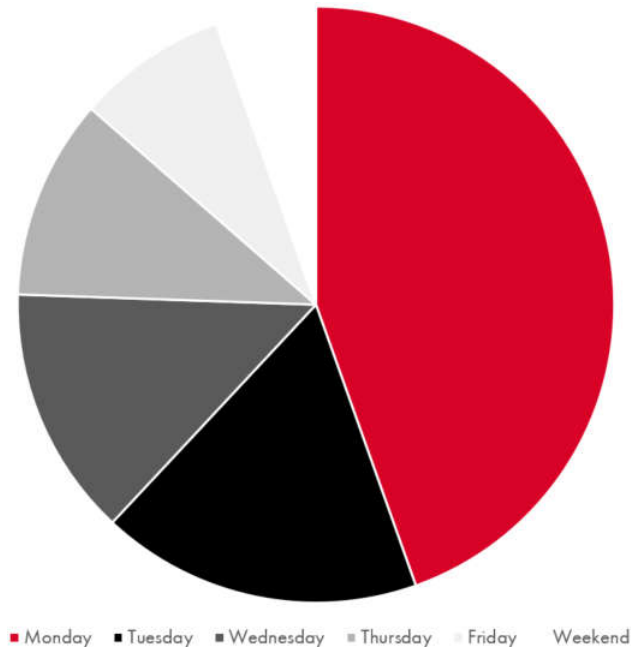

### Colour scheme - 4 data points

Table 1: RGB colour scheme - 4 data points

RGB	R	G	B
Red	217	3	39
Black	0	0	0
Dark grey	90	90	90
Mid grey	180	180	180

Figure 24: Bar chart example - 4 data points

### Colour scheme - 5 data points

Table 2: RGB colour scheme - 5 data points

RGB	R	G	B
Red	217	3	39
Black	0	0	0
Dark grey	90	90	90
Mid grey	180	180	180
Light grey	240	240	240

Figure 25: Pie chart example - 5 data points

### Colour scheme - 6 data points

Table 3: RGB colour scheme - 6 data points

RGB	R	G	B
Red	217	3	39
Black	0	0	0
Dark grey	90	90	90
Mid grey	180	180	180
Light grey	240	240	240
White	255	255	255

Figure 26: Pie chart example - 6 data points

Figure 27: Line graph example - 7 data points

**Colour scheme - z data points (customise)**

- | Play with colour black, red, grey and green
- | Play with line weights and dashes

Figure 28: Line graph example - z data points