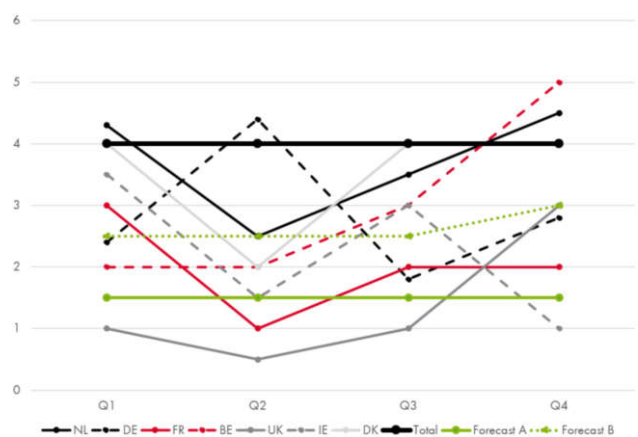

### Colour scheme - 4 data points

Table 1: RGB colour scheme - 4 data points

RGB	R	G	B
Red	217	3	39
Black	0	0	0
Dark grey	90	90	90
Mid grey	180	180	180

Figure 24: Bar chart example - 4 data points

### Colour scheme - 6 data points

Table 3: RGB colour scheme - 6 data points

RGB	R	G	B
Red	217	3	39
Black	0	0	0
Dark grey	90	90	90
Mid grey	180	180	180
Light grey	240	240	240
White	255	255	255

Figure 26: Pie chart example - 6 data points

**Colour scheme - 7 data points (customise)**

- | Play with colour black, red and grey
- | Play with line weights and dashes
- | Additional grey tones:
  - | Mid-dark grey RGB 135-135-135
  - | Mid-light grey RGB 215-215-215

Figure 27: Line graph example - 7 data points

**Colour scheme - z data points (customise)**

- | Play with colour black, red, grey and green
- | Play with line weights and dashes

Figure 28: Line graph example - z data points