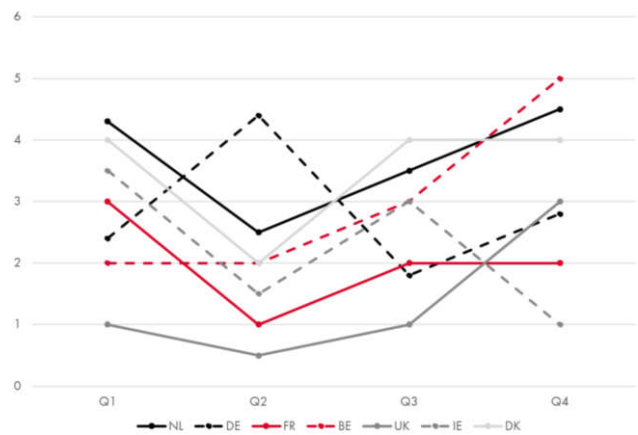

### Colour scheme - 4 data points

Table 1: RGB colour scheme - 4 data points

RGB	R	G	B
Red	217	3	39
Black	0	0	0
Dark grey	90	90	90
Mid grey	180	180	180

Figure 24: Bar chart example - 4 data points

### Colour scheme - 5 data points

Table 2: RGB colour scheme - 5 data points

RGB	R	G	B
Red	217	3	39
Black	0	0	0
Dark grey	90	90	90
Mid grey	180	180	180
Light grey	240	240	240

Figure 25: Pie chart example - 5 data points

### Colour scheme - 6 data points

Table 3: RGB colour scheme - 6 data points

RGB	R	G	B
Red	217	3	39
Black	0	0	0
Dark grey	90	90	90
Mid grey	180	180	180
Light grey	240	240	240
White	255	255	255

Figure 26: Pie chart example - 6 data points

Figure 27: Line graph example - 7 data points

**Colour scheme - z data points (customise)**

- | Play with colour black, red, grey and green
- | Play with line weights and dashes

Figure 28: Line graph example - z data points