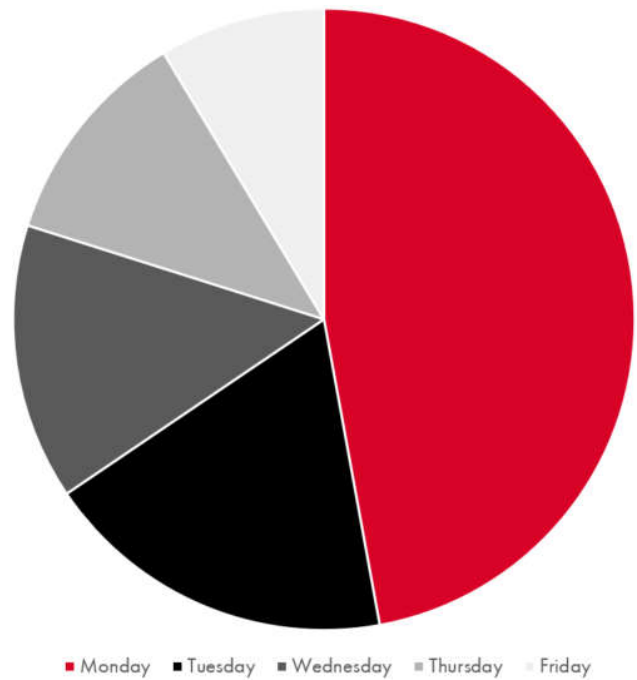

## Charts & Graphs

### Colour scheme - 4 data points

Table 1: RGB colour scheme - 4 data points

RGB	R	G	B
Red	217	3	39
Black	0	0	0
Dark grey	90	90	90
Mid grey	180	180	180

Figure 24: Bar chart example - 4 data points

### Colour scheme - 5 data points

Table 2: RGB colour scheme - 5 data points

RGB	R	G	B
Red	217	3	39
Black	0	0	0
Dark grey	90	90	90
Mid grey	180	180	180
Light grey	240	240	240

Figure 25: Pie chart example - 5 data points

Figure 27: Line graph example - 7 data points

**Colour scheme - z data points (customise)**

- | Play with colour black, red, grey and green
- | Play with line weights and dashes

Figure 28: Line graph example - z data points